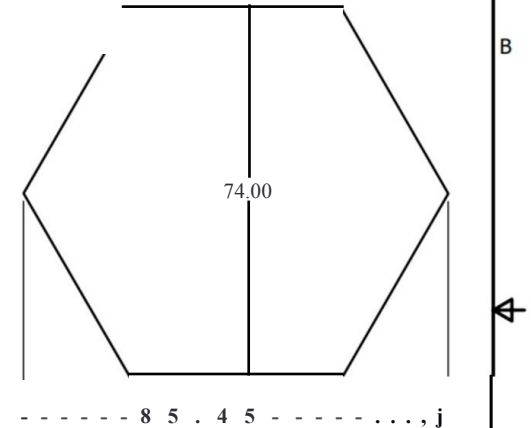

Full Combat Battle Hex

Standing 96" tall

Built to full Robot Fighting League 'RFL' Standards

Has a built in Jumbotron with timer and lights

Full Combat Robot with Active Weapons. Sparks and Destruction!

1 Available for Booking

Note:

Each arena must come with 1 charging table. The charging table is 48" x 18" and must be placed within 3ft of the arena.

2

1