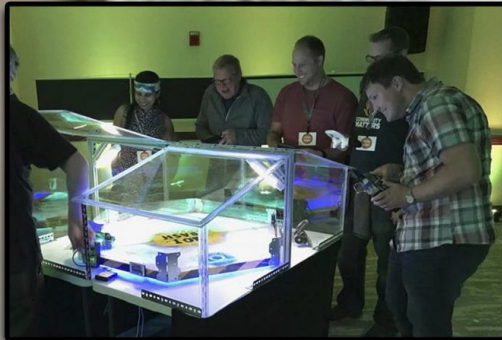

Advanced Arena